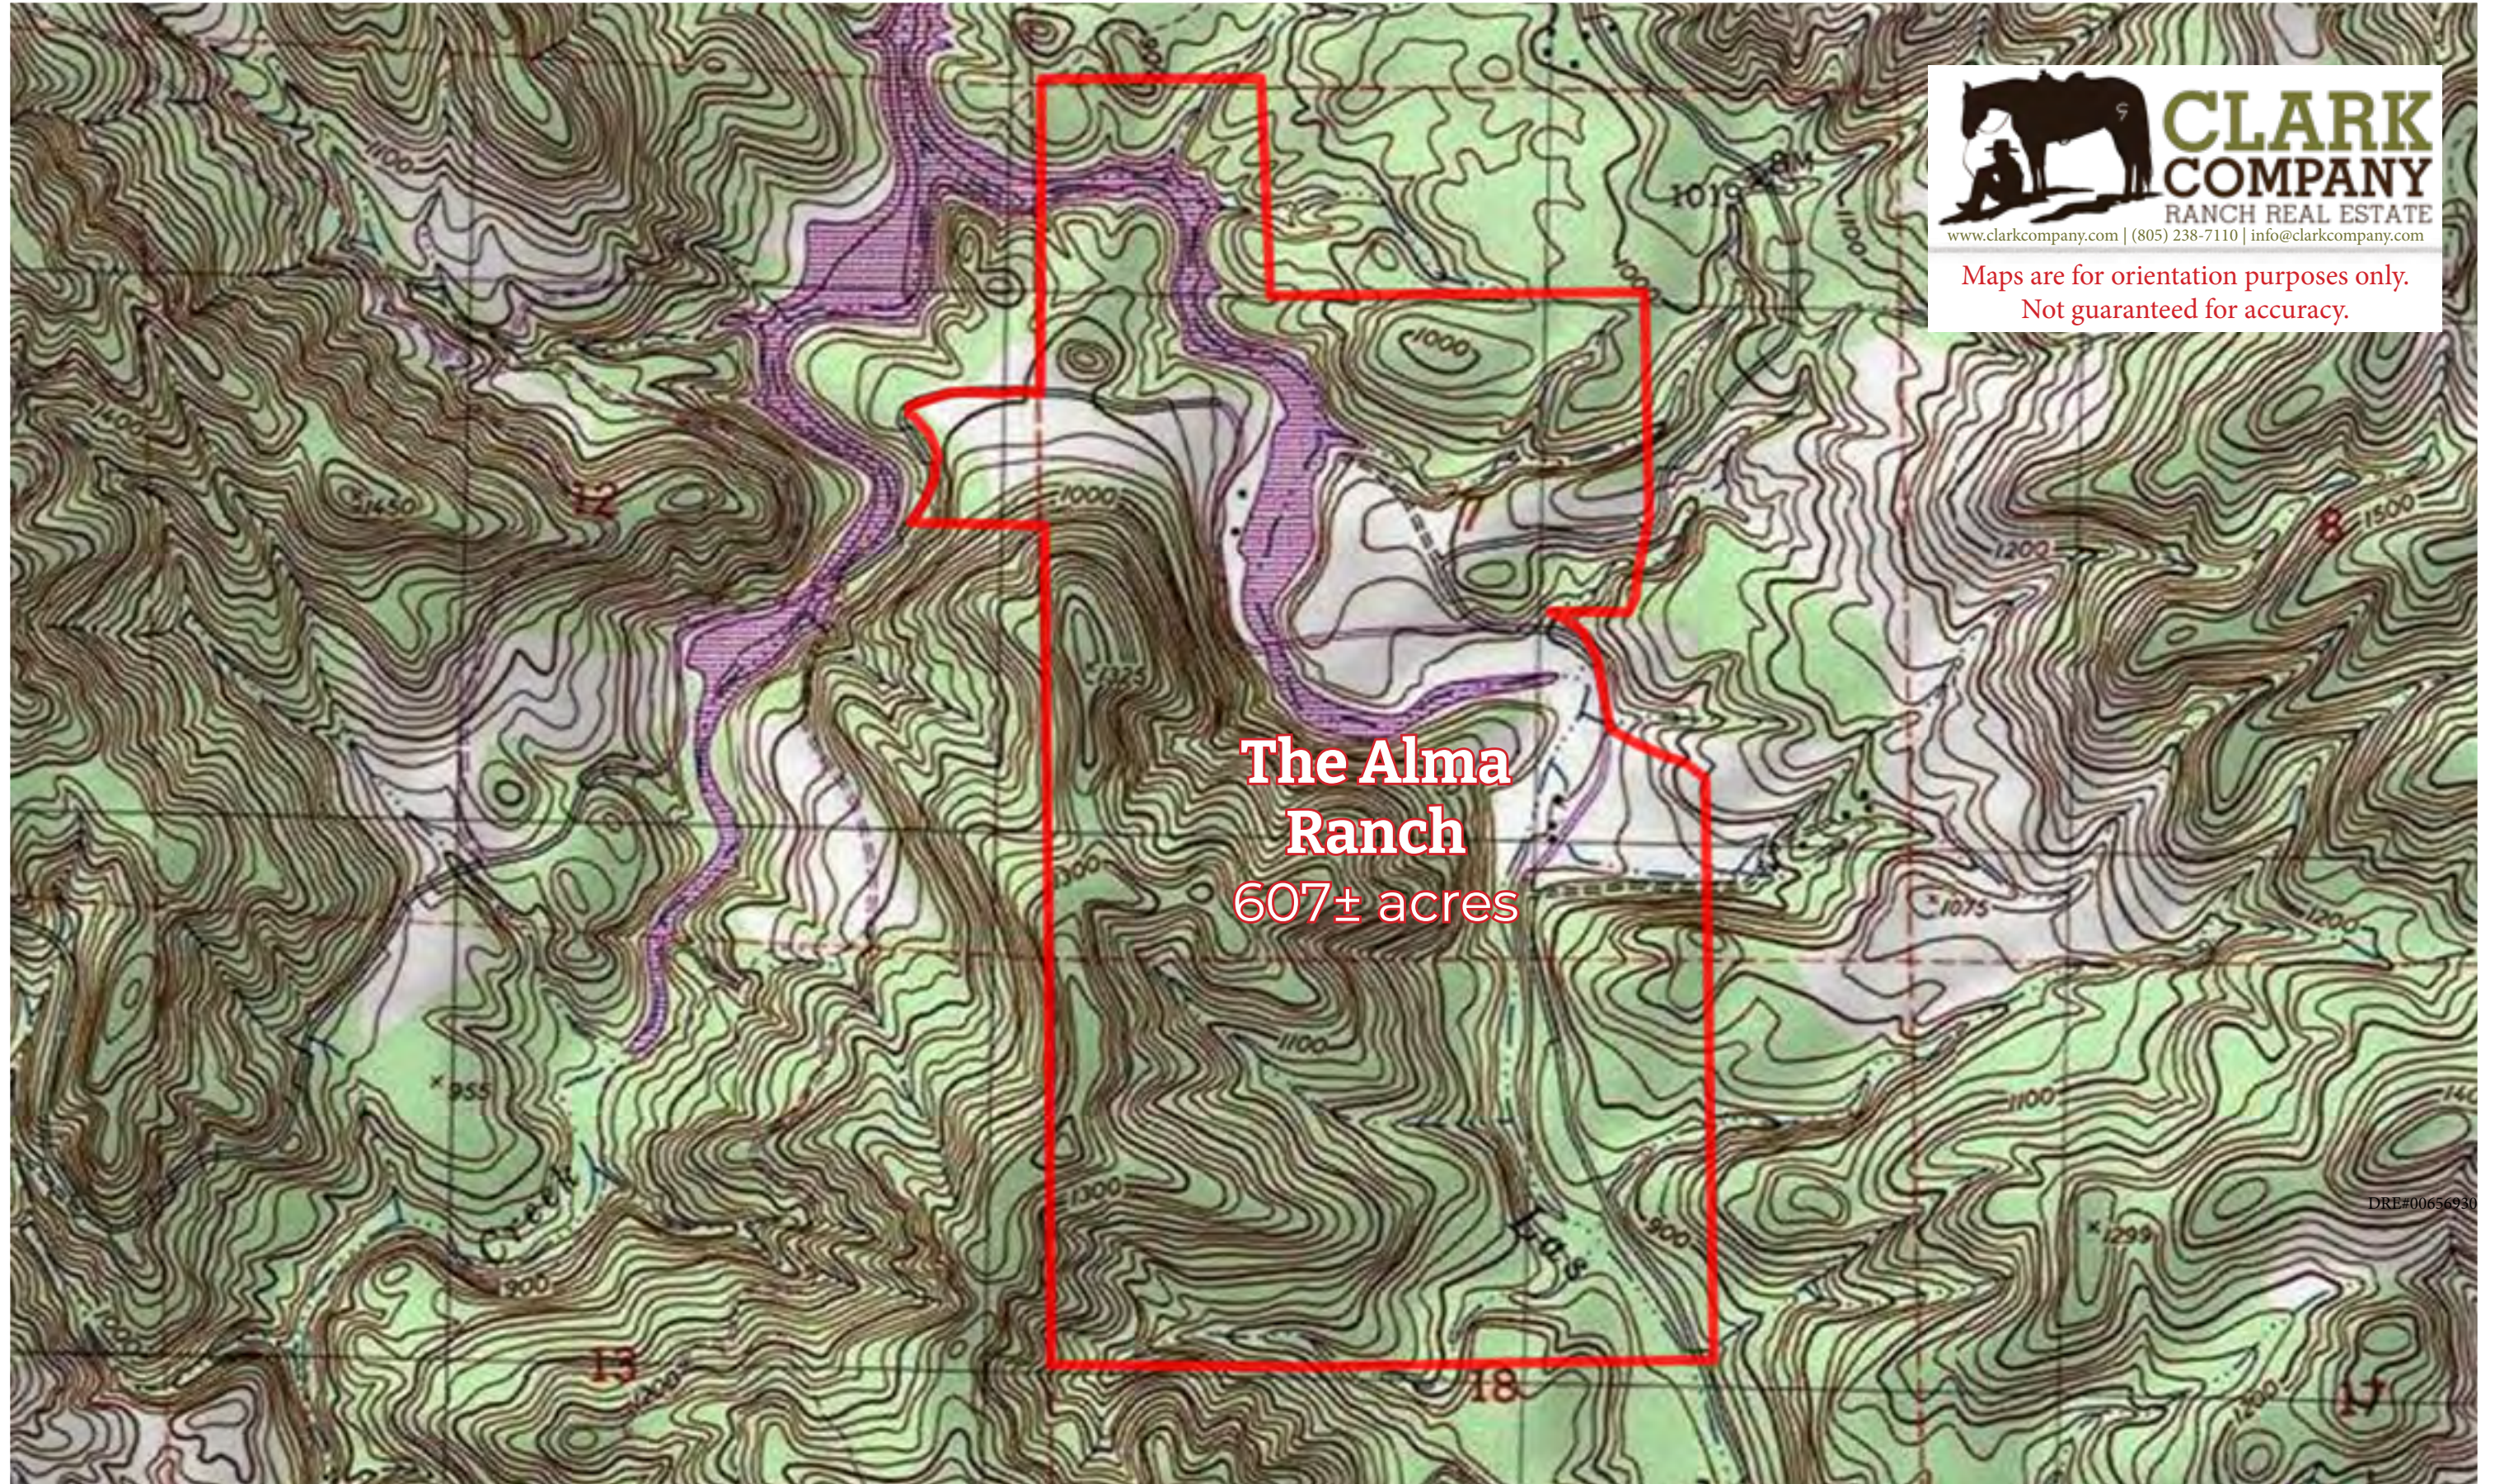

THE ALMA

~ RANCH ~ 0 Chimney Rock Road | Paso Robles, California 93446

**CLARK
COMPANY**
RANCH REAL ESTATE
www.clarkcompany.com | (805) 238-7110 | info@clarkcompany.com

Maps are for orientation purposes only.
Not guaranteed for accuracy.