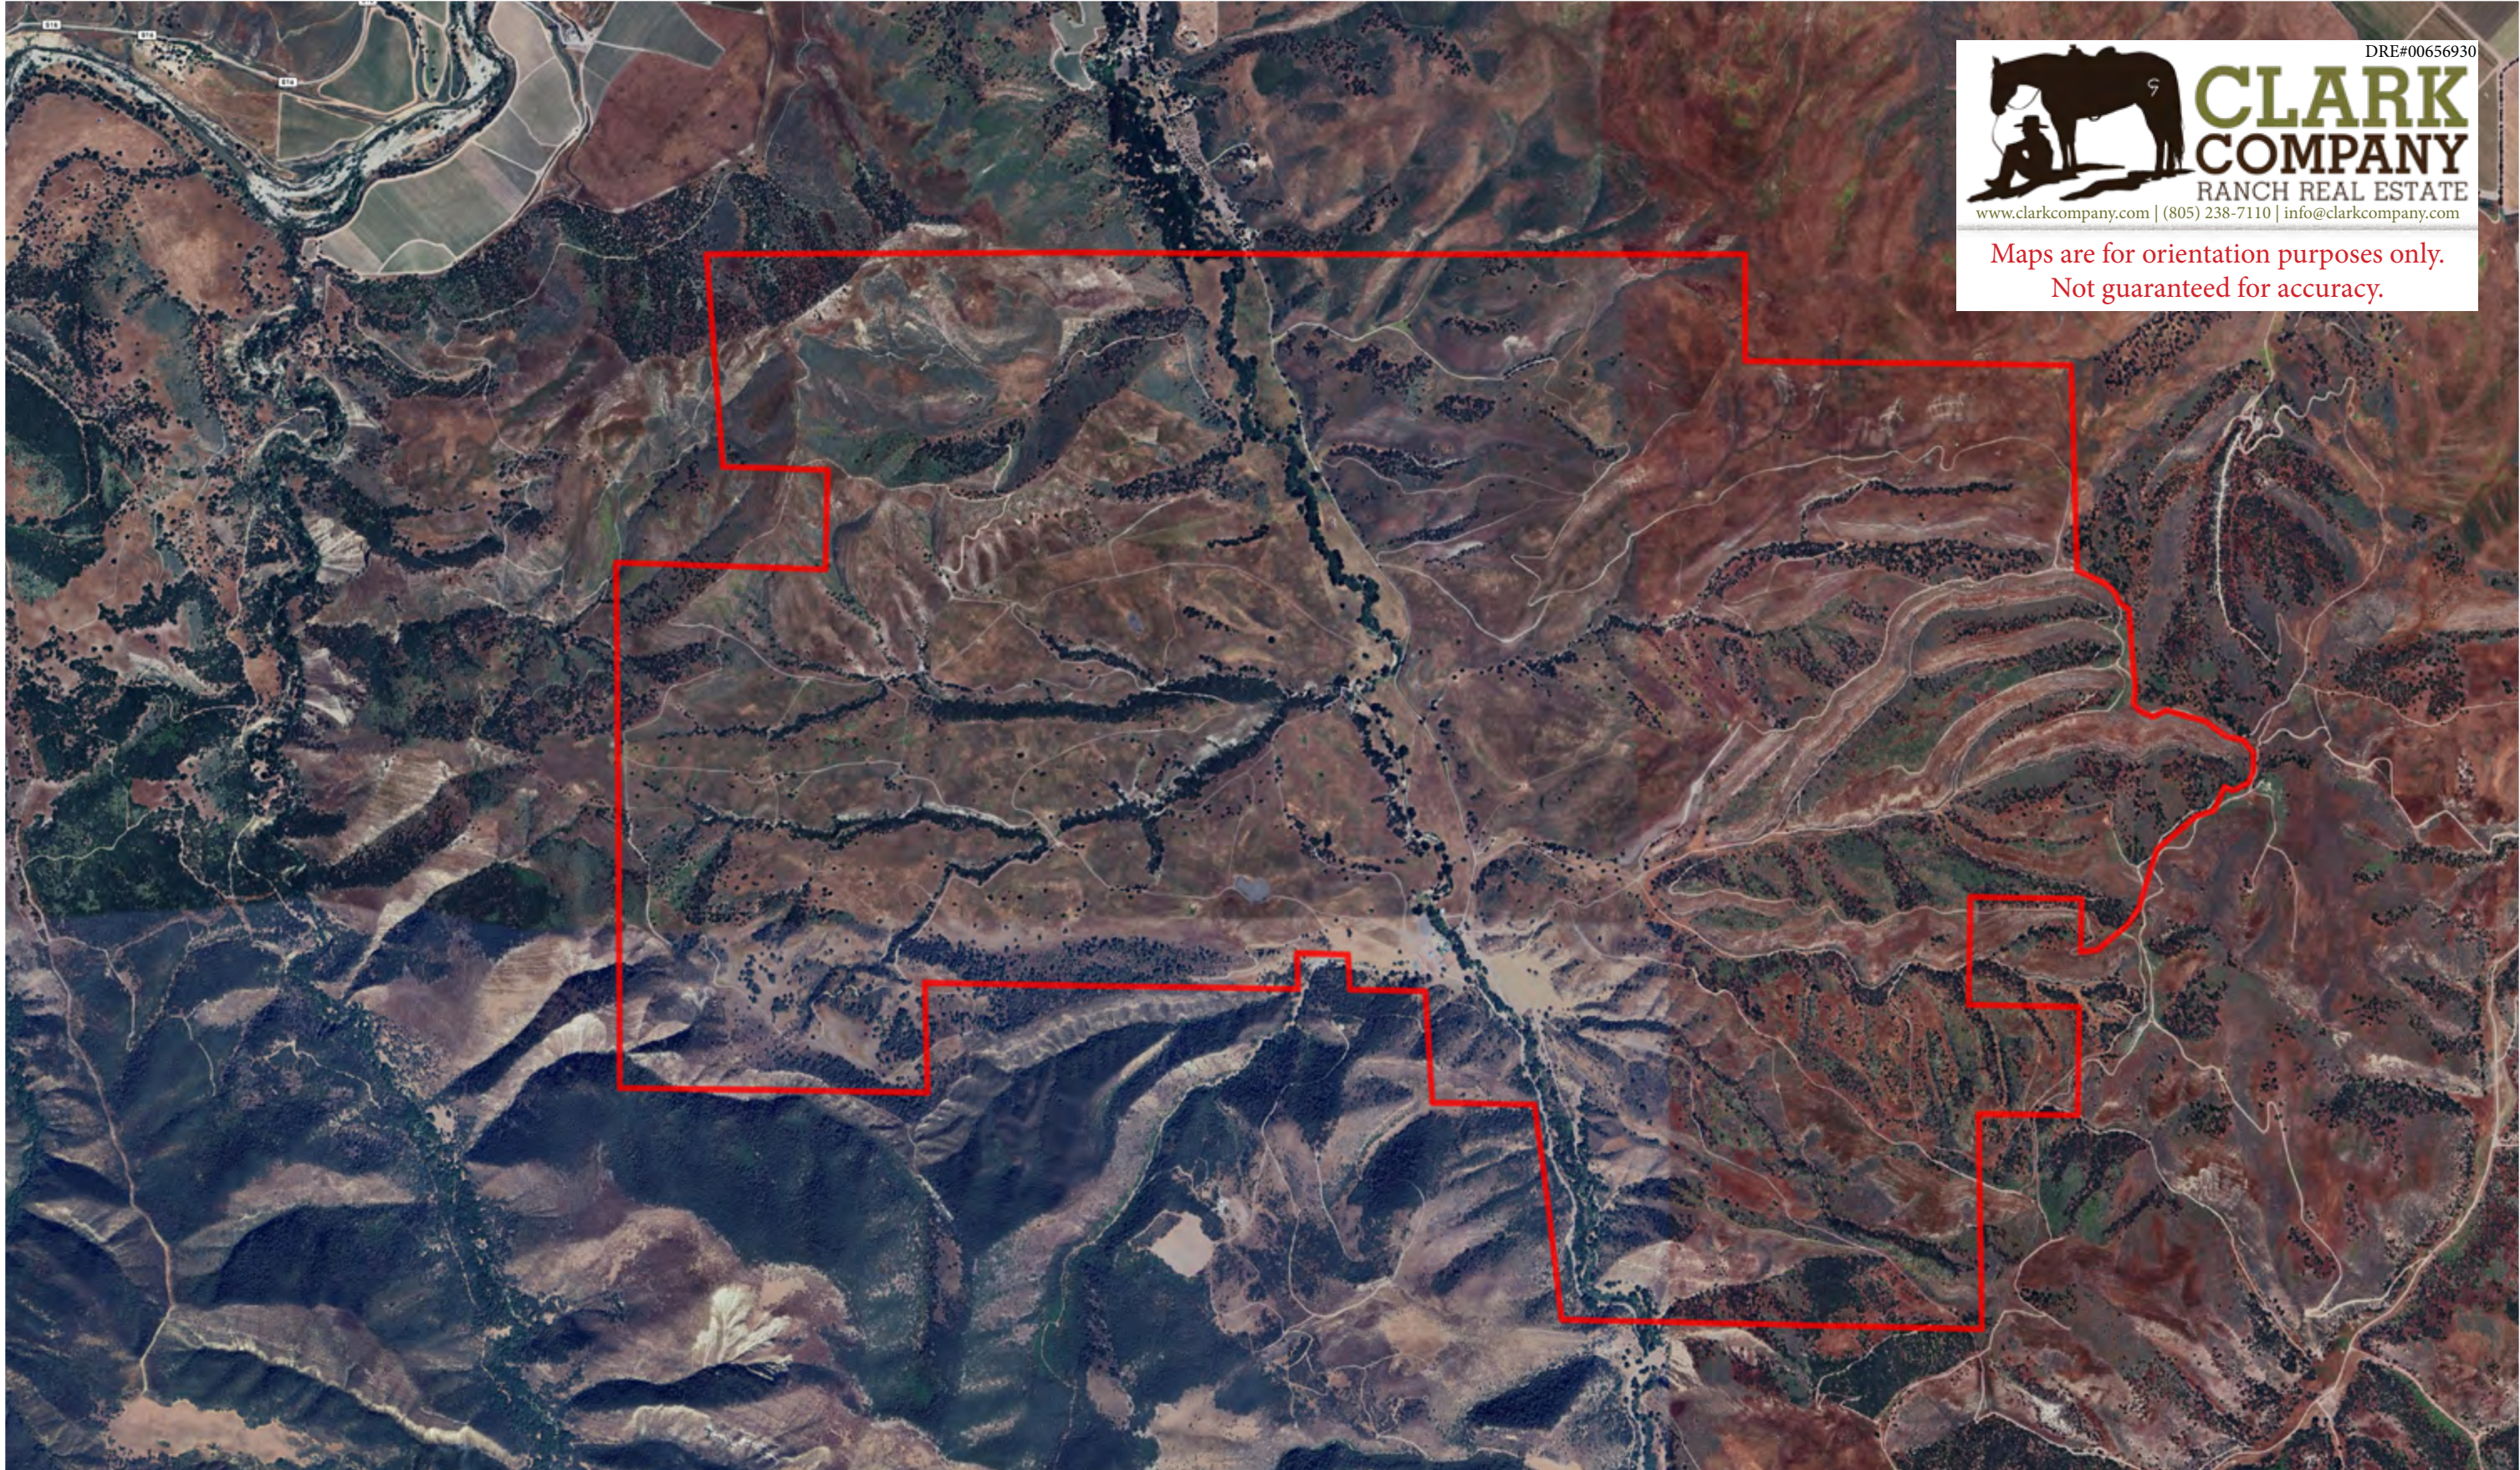

**POWDERHORN
~ RANCH ~**

48400 Reliz Canyon Road | Greenfield, California 93927

DRE#00656930

**CLARK
COMPANY**
RANCH REAL ESTATE

www.clarkcompany.com | (805) 238-7110 | info@clarkcompany.com

Maps are for orientation purposes only.
Not guaranteed for accuracy.