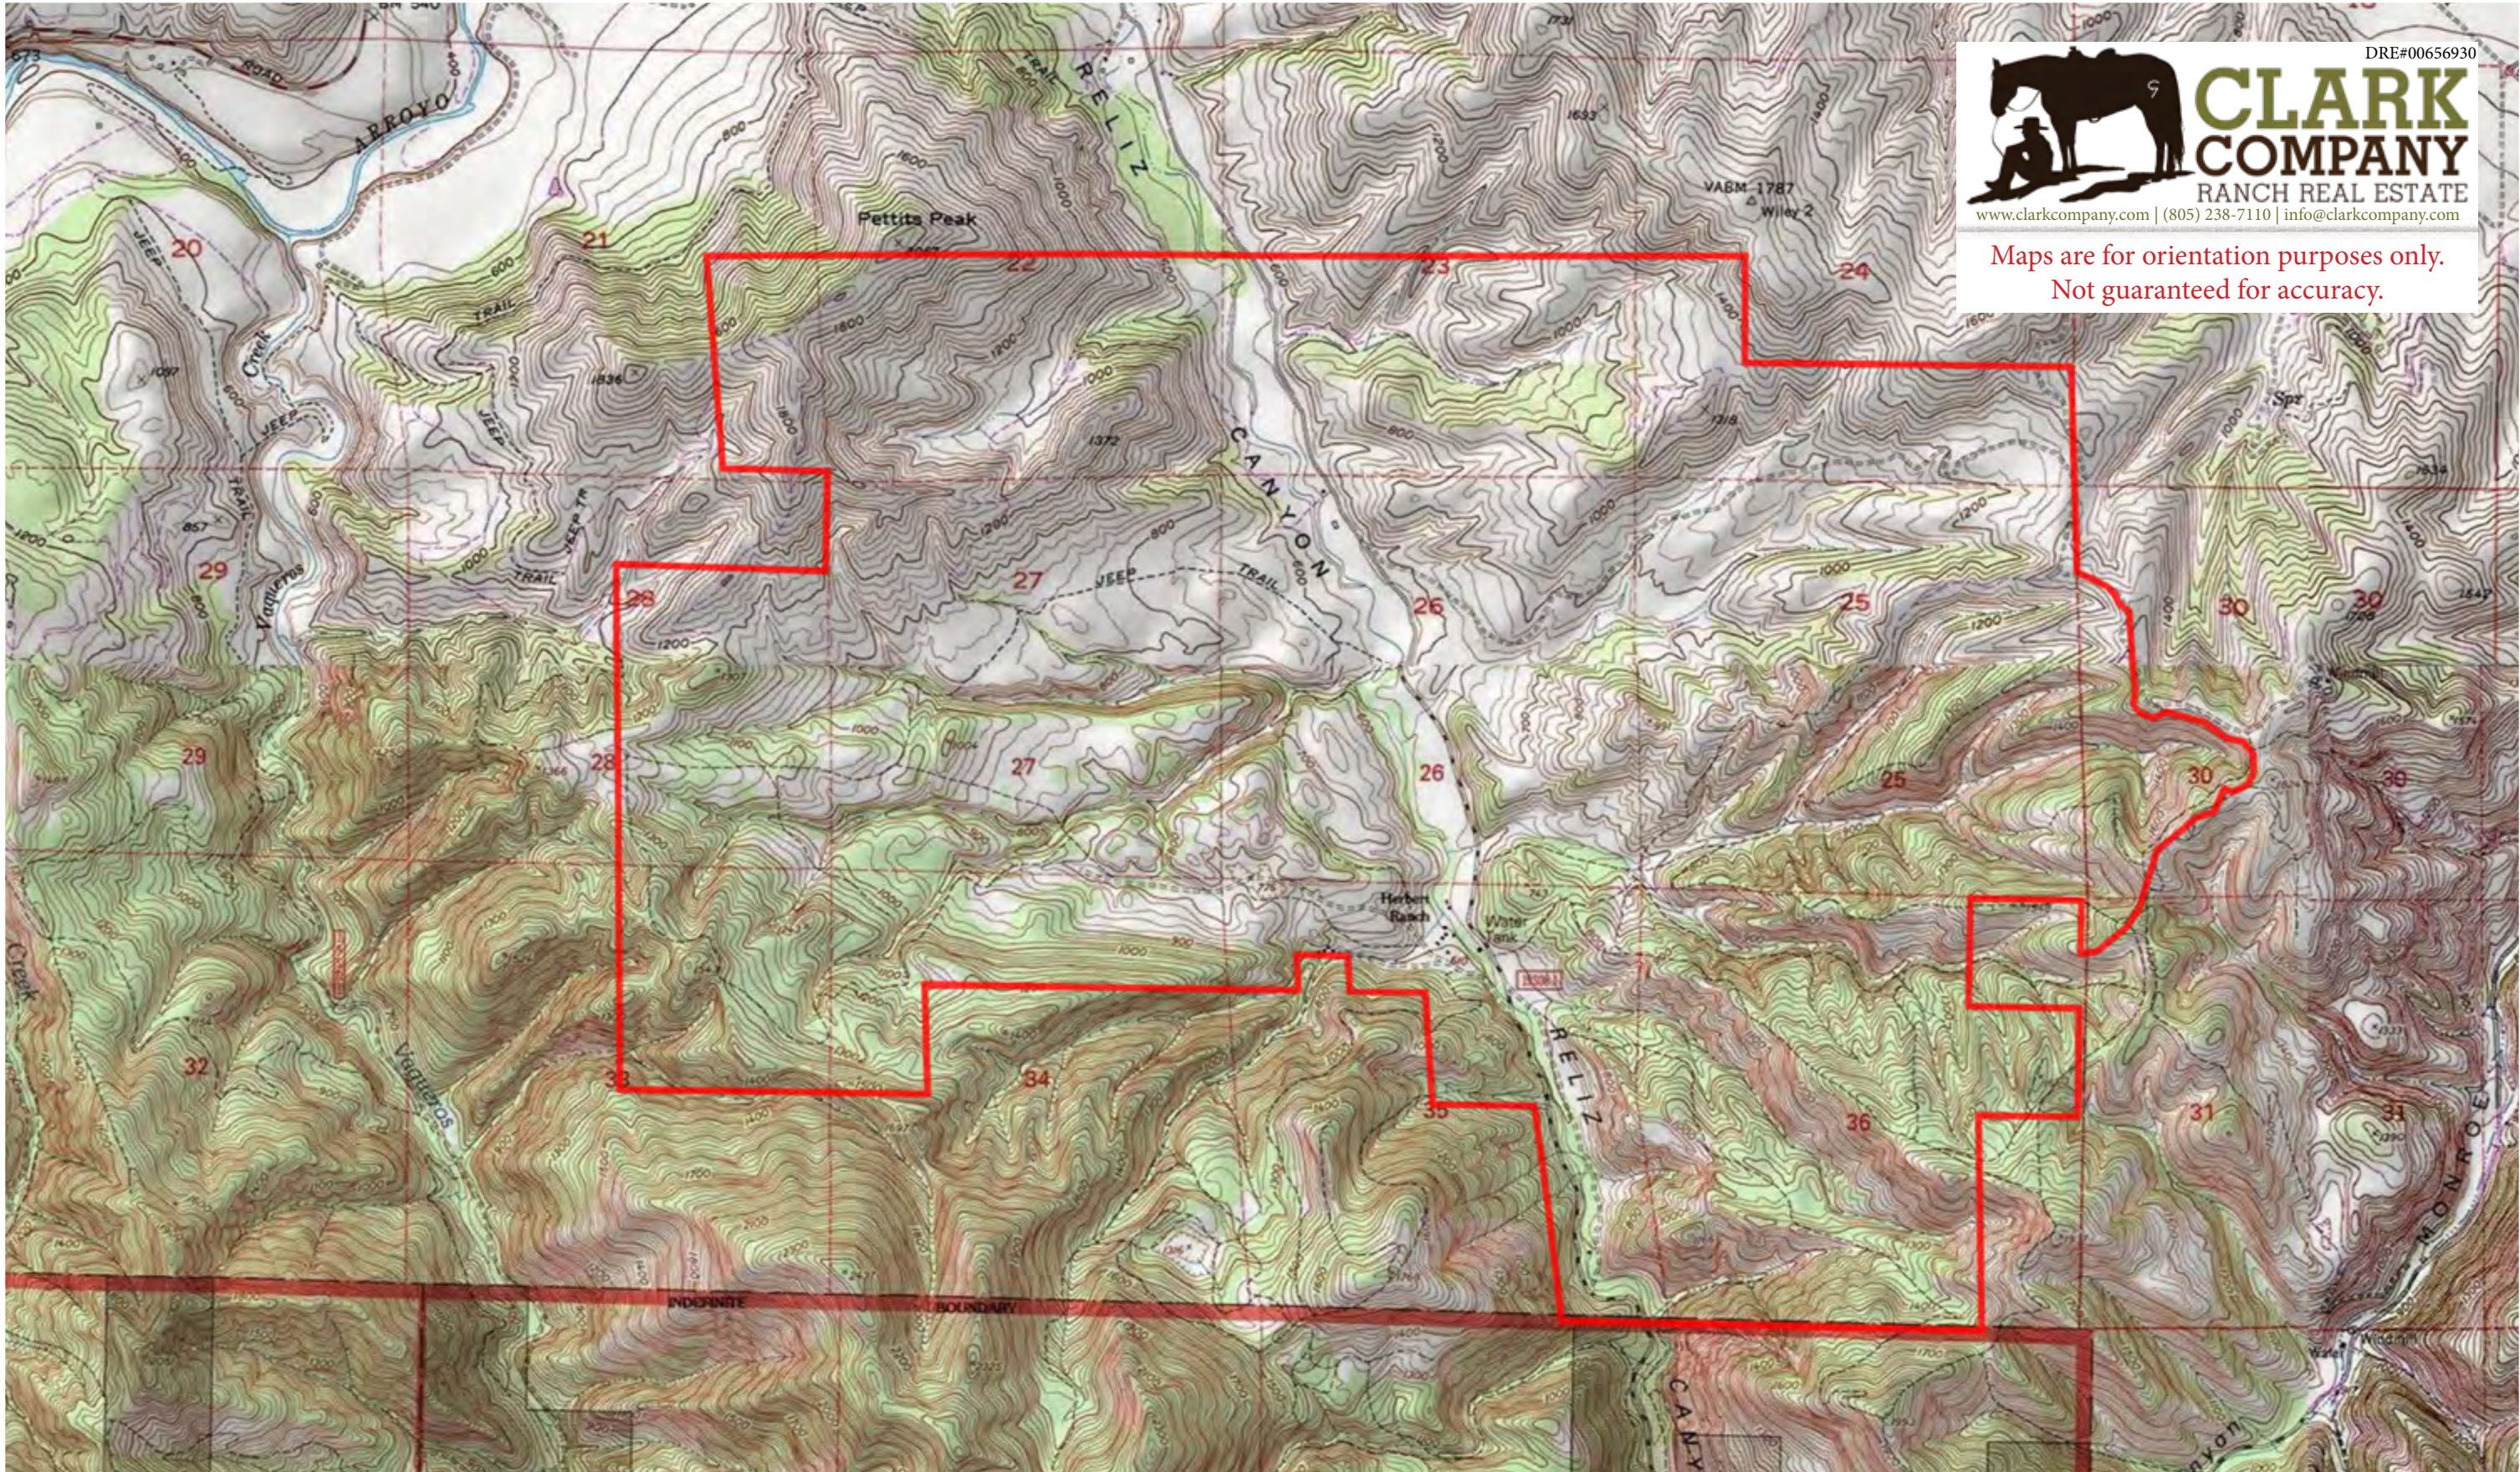

**POWDERHORN
~ RANCH ~**

48400 Reliz Canyon Road | Greenfield, California 93927

DRE#00656930

**CLARK
COMPANY**
RANCH REAL ESTATE

www.clarkcompany.com | (805) 238-7110 | info@clarkcompany.com

Maps are for orientation purposes only.
Not guaranteed for accuracy.