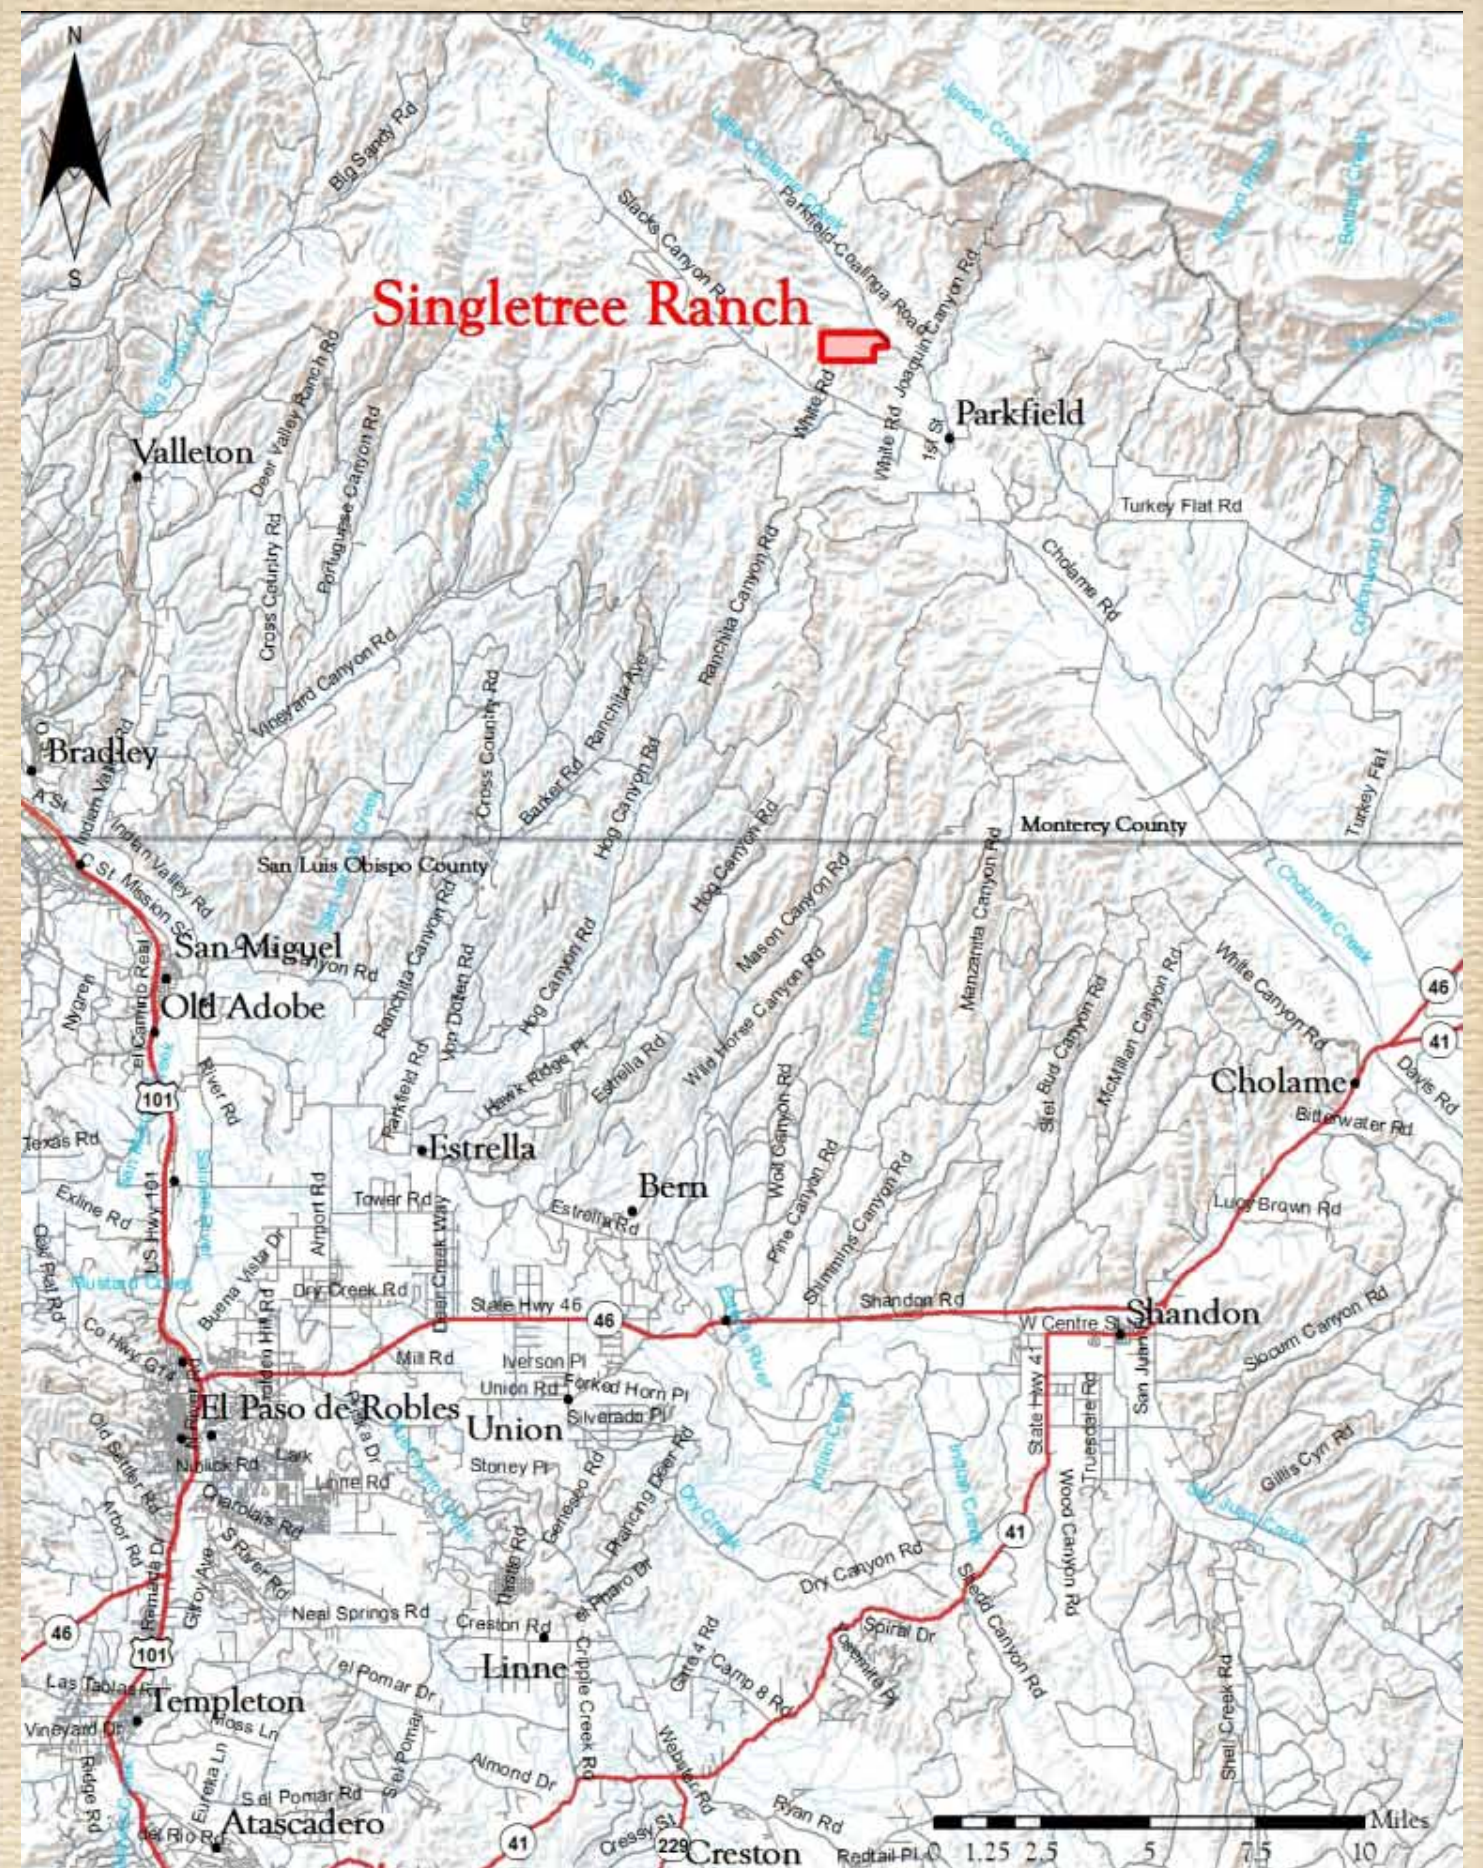

SINGLETREE

- Ranch - 68720 Parkfield Coalinga Road | Parkfield, California 93451

MAP IS FOR ORIENTATION PURPOSES ONLY. NOT GUARANTEED FOR ACCURACY.

SINGLETREE

68720 Parkfield Coalinga Road | Parkfield, California 93451 - Ranch -

MAP IS FOR ORIENTATION PURPOSES ONLY. NOT GUARANTEED FOR ACCURACY.

MAP IS FOR ORIENTATION PURPOSES ONLY. NOT GUARANTEED FOR ACCURACY.

MAP IS FOR ORIENTATION PURPOSES ONLY. NOT GUARANTEED FOR ACCURACY.