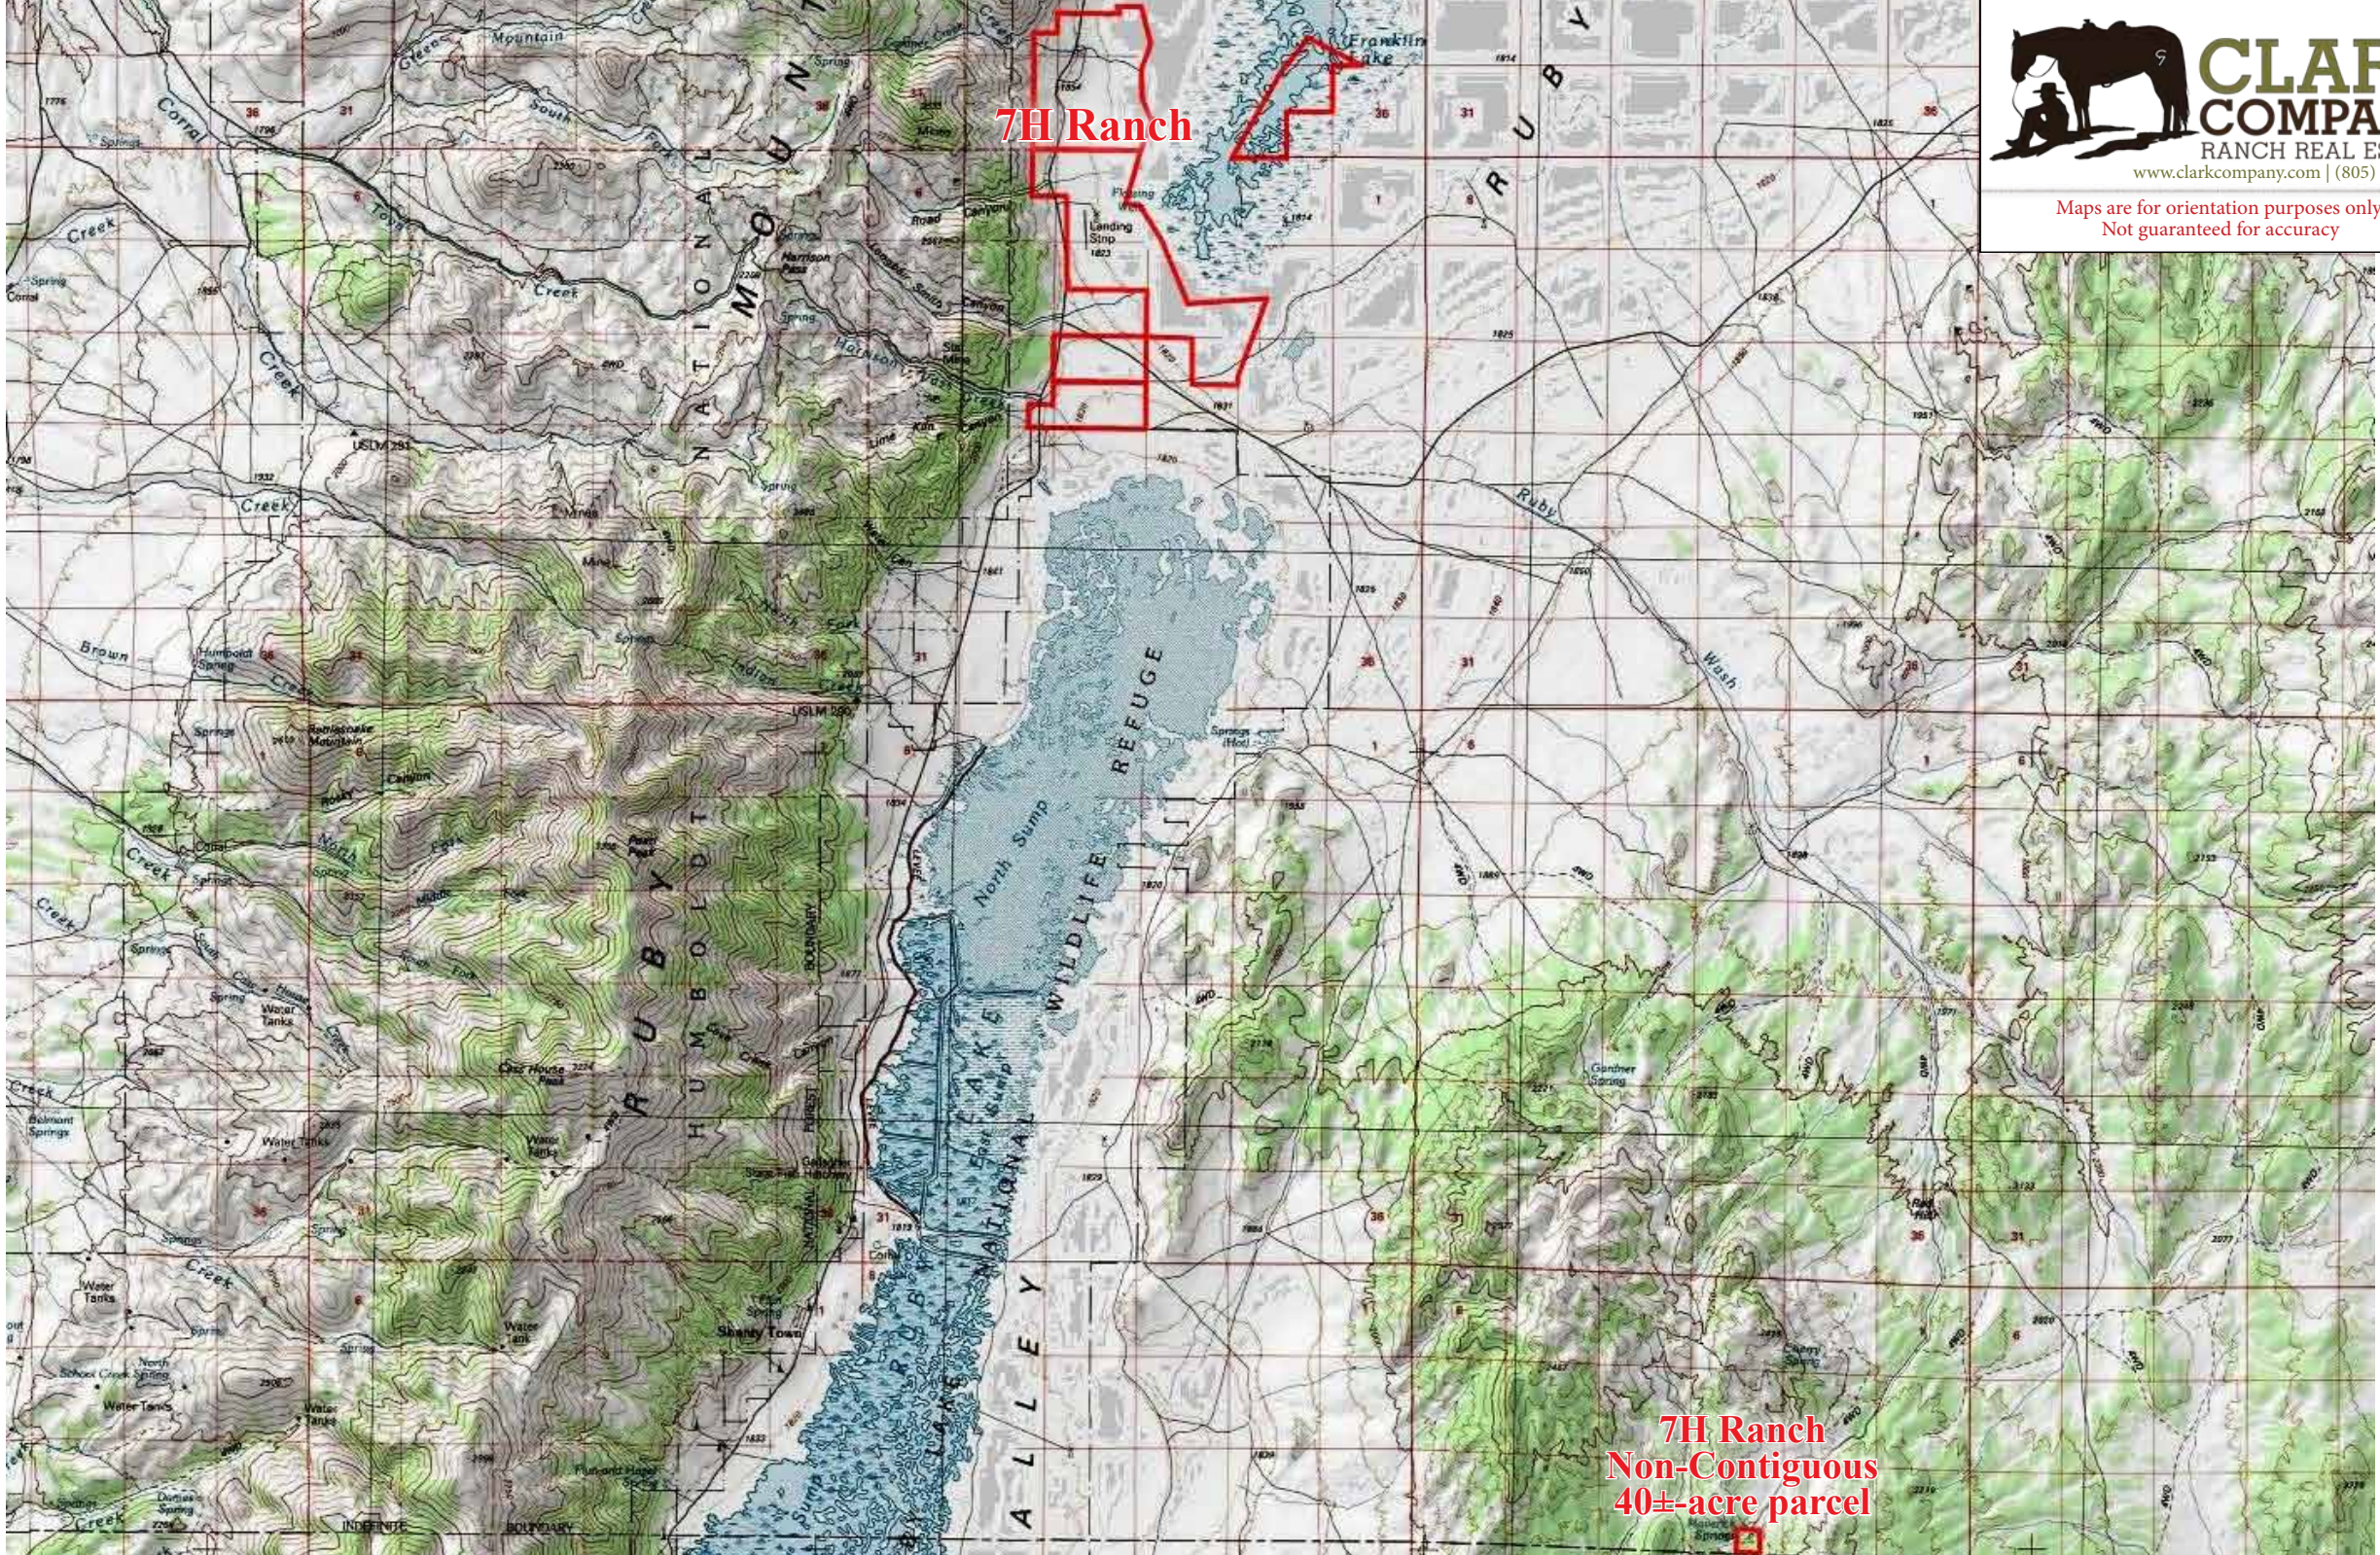

Maps are for orientation purposes only.
Not guaranteed for accuracy

Ruby Valley
7H Ranch

Ruby Lake Resort

Pearl Creek

Brown Creek

Rattlesnake Mountain

Pearl Peak

Cass House Peak

Ruby Lake National Wildlife Refuge

Y Pond

Sherman Mountain

7H Ranch
Non-Contiguous
40±-acre parcel

7H Ranch

Maps are for orientation purposes only.
Not guaranteed for accuracy

7H Ranch
Non-Contiguous
40±-acre parcel

Maps are for orientation purposes only.
Not guaranteed for accuracy

7H Ranch

**7H Ranch
Non-Contiguous
40±-acre parcel**

Maps are for orientation purposes only.
Not guaranteed for accuracy

CLARK COMPANY
RANCH REAL ESTATE
www.clarkcompany.com | (805) 238-7110

Maps are for orientation purposes only.
Not guaranteed for accuracy