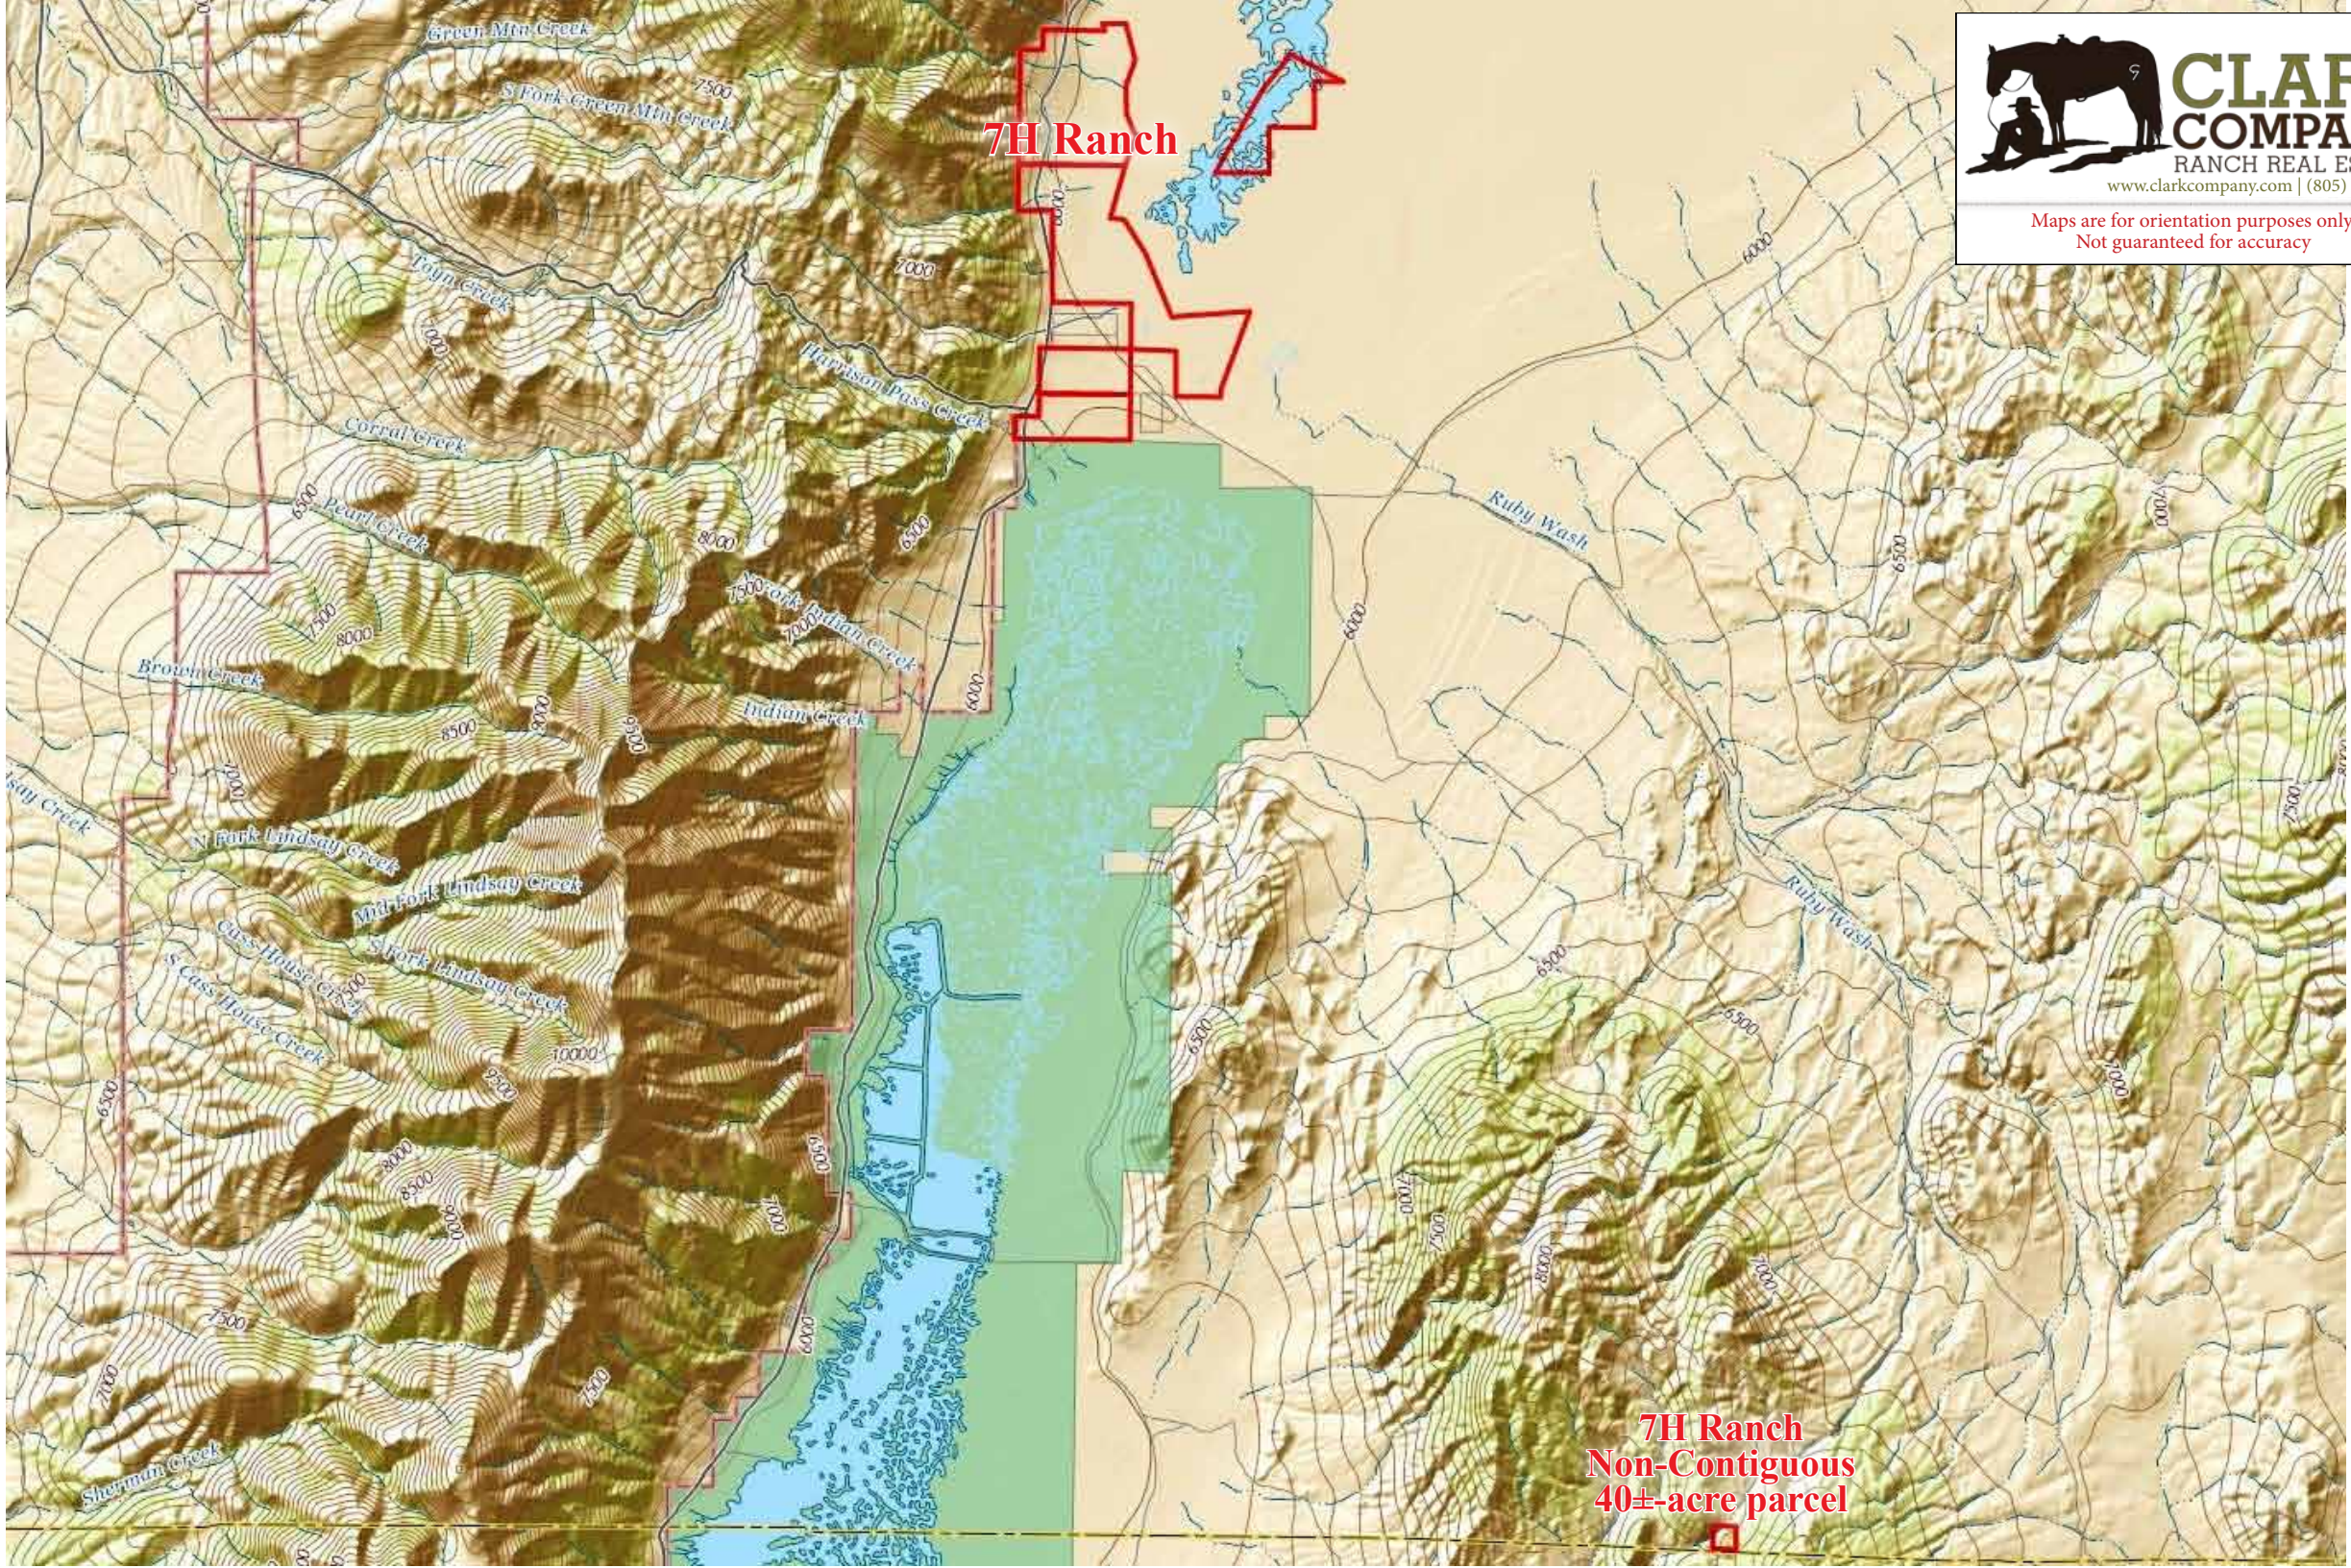

**7H Ranch
Non-Contiguous
40±-acre parcel**