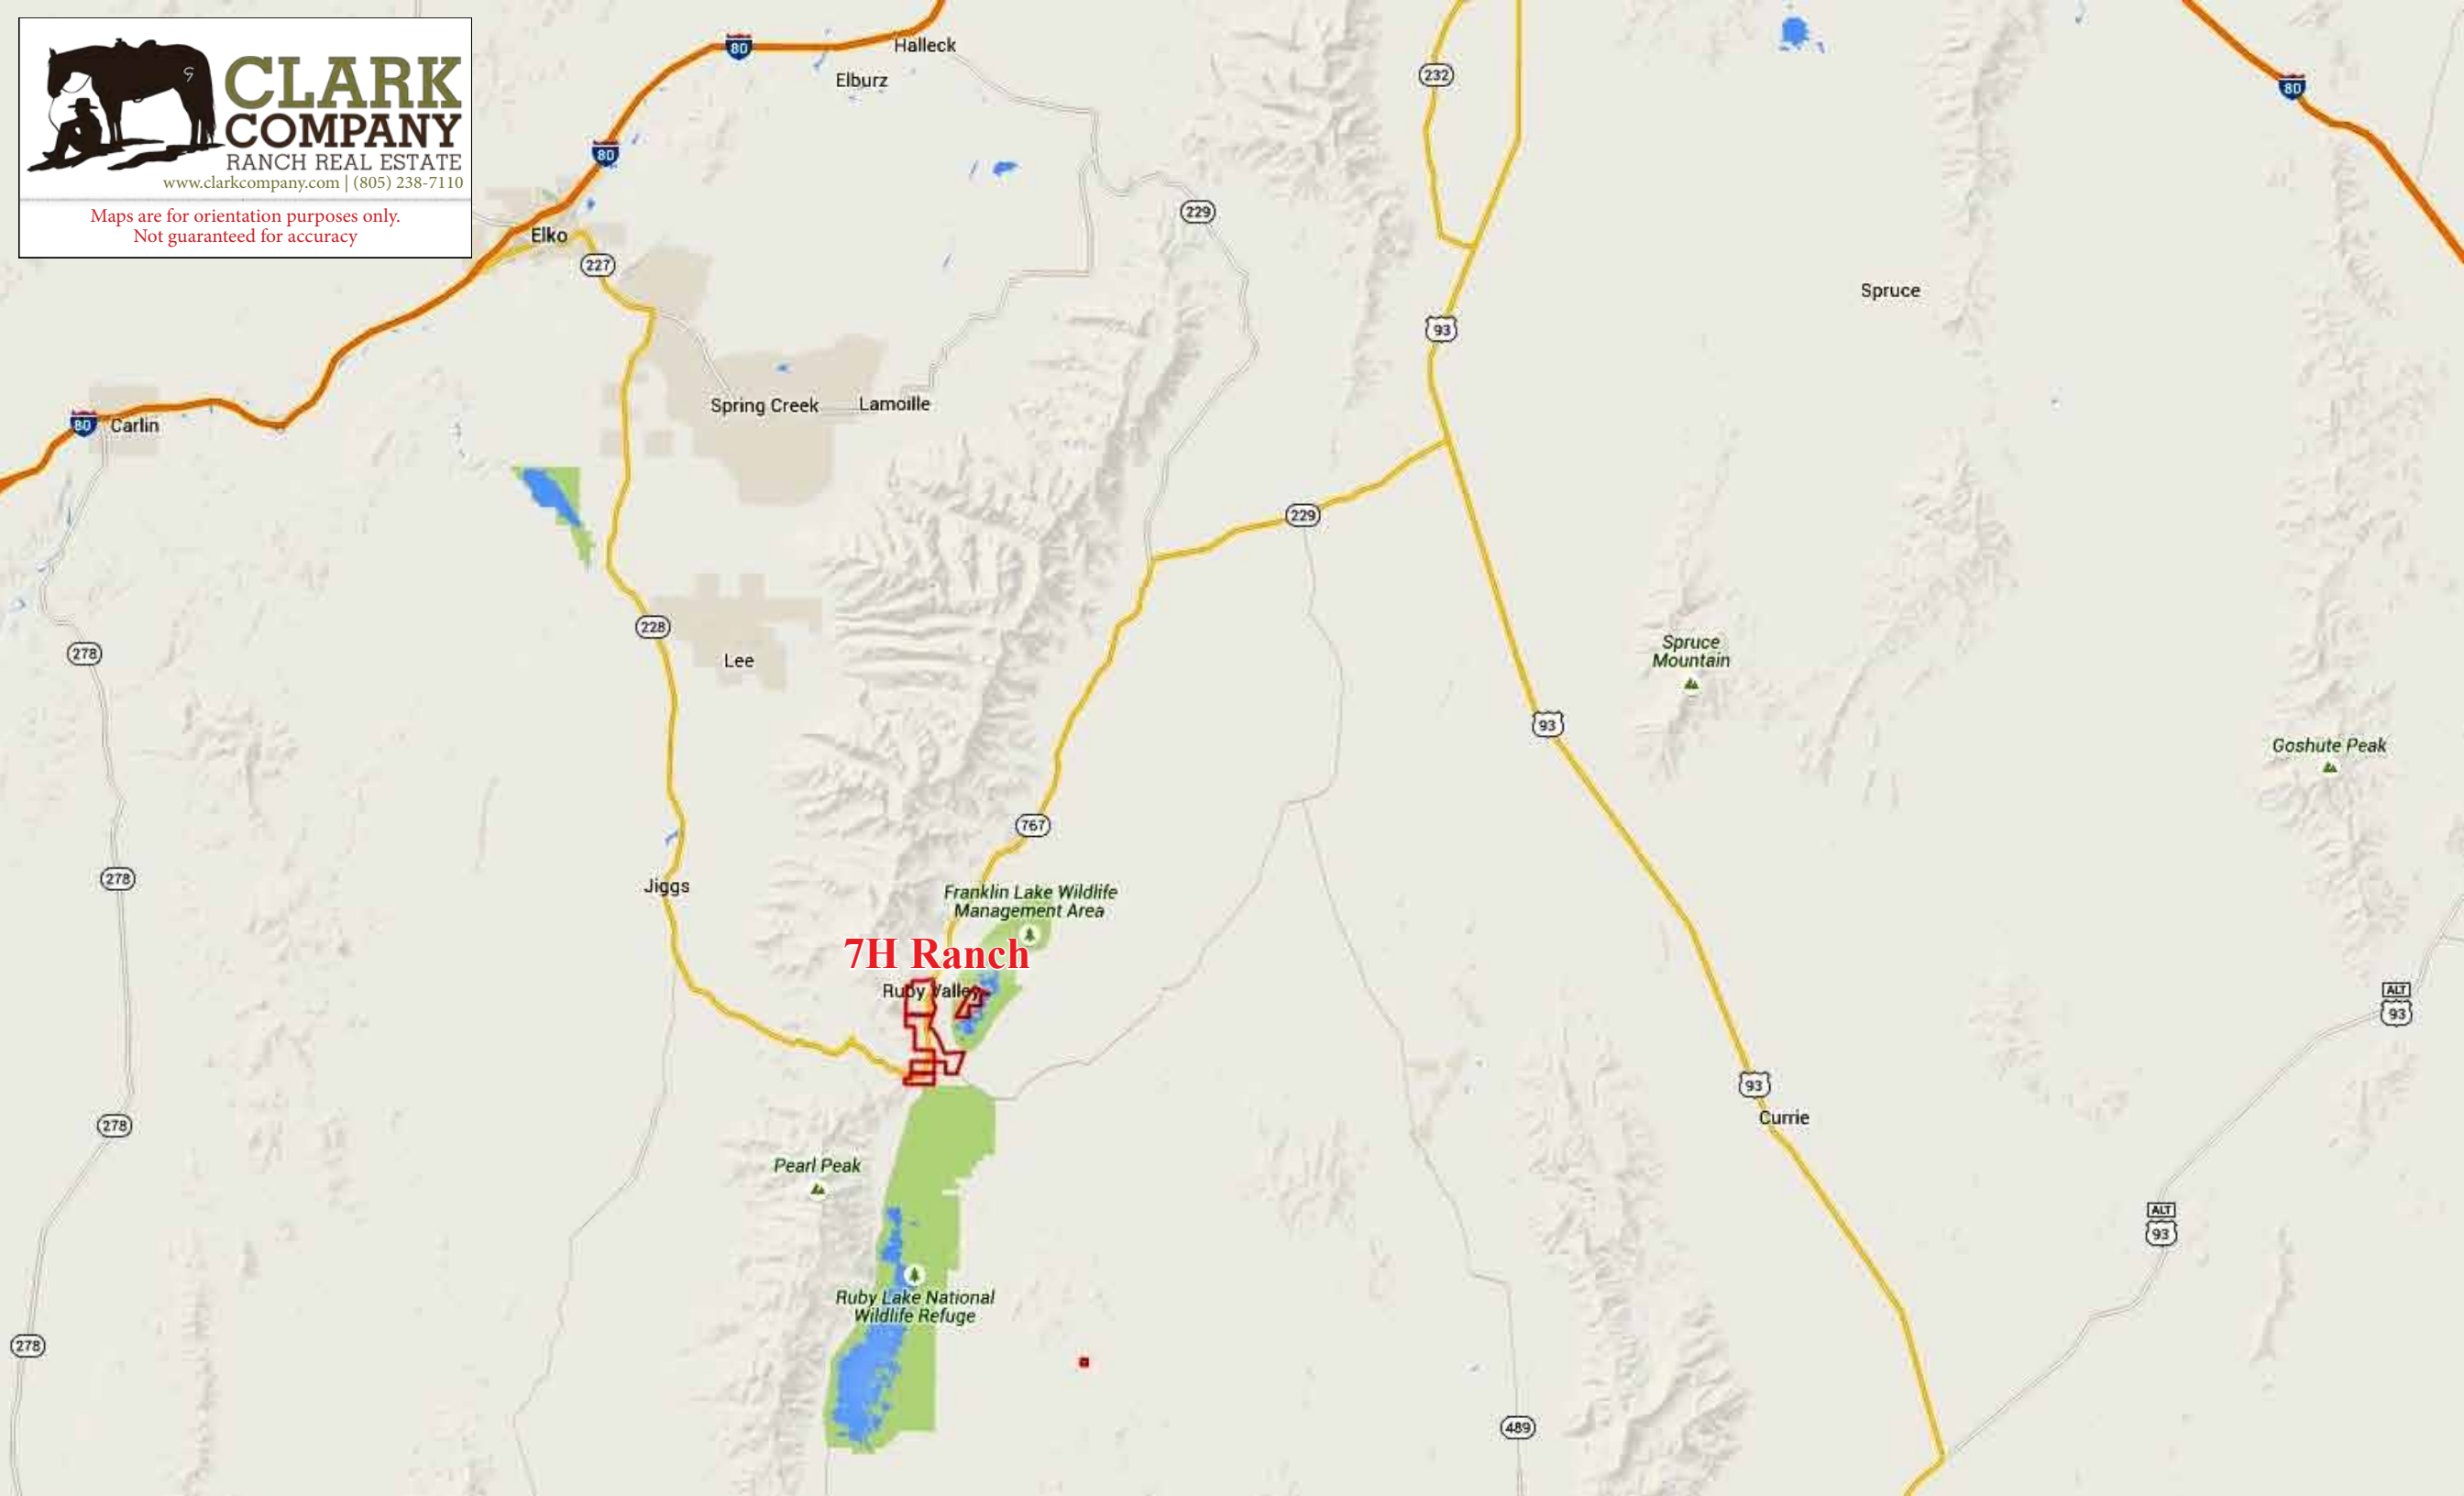

Maps are for orientation purposes only.
Not guaranteed for accuracy